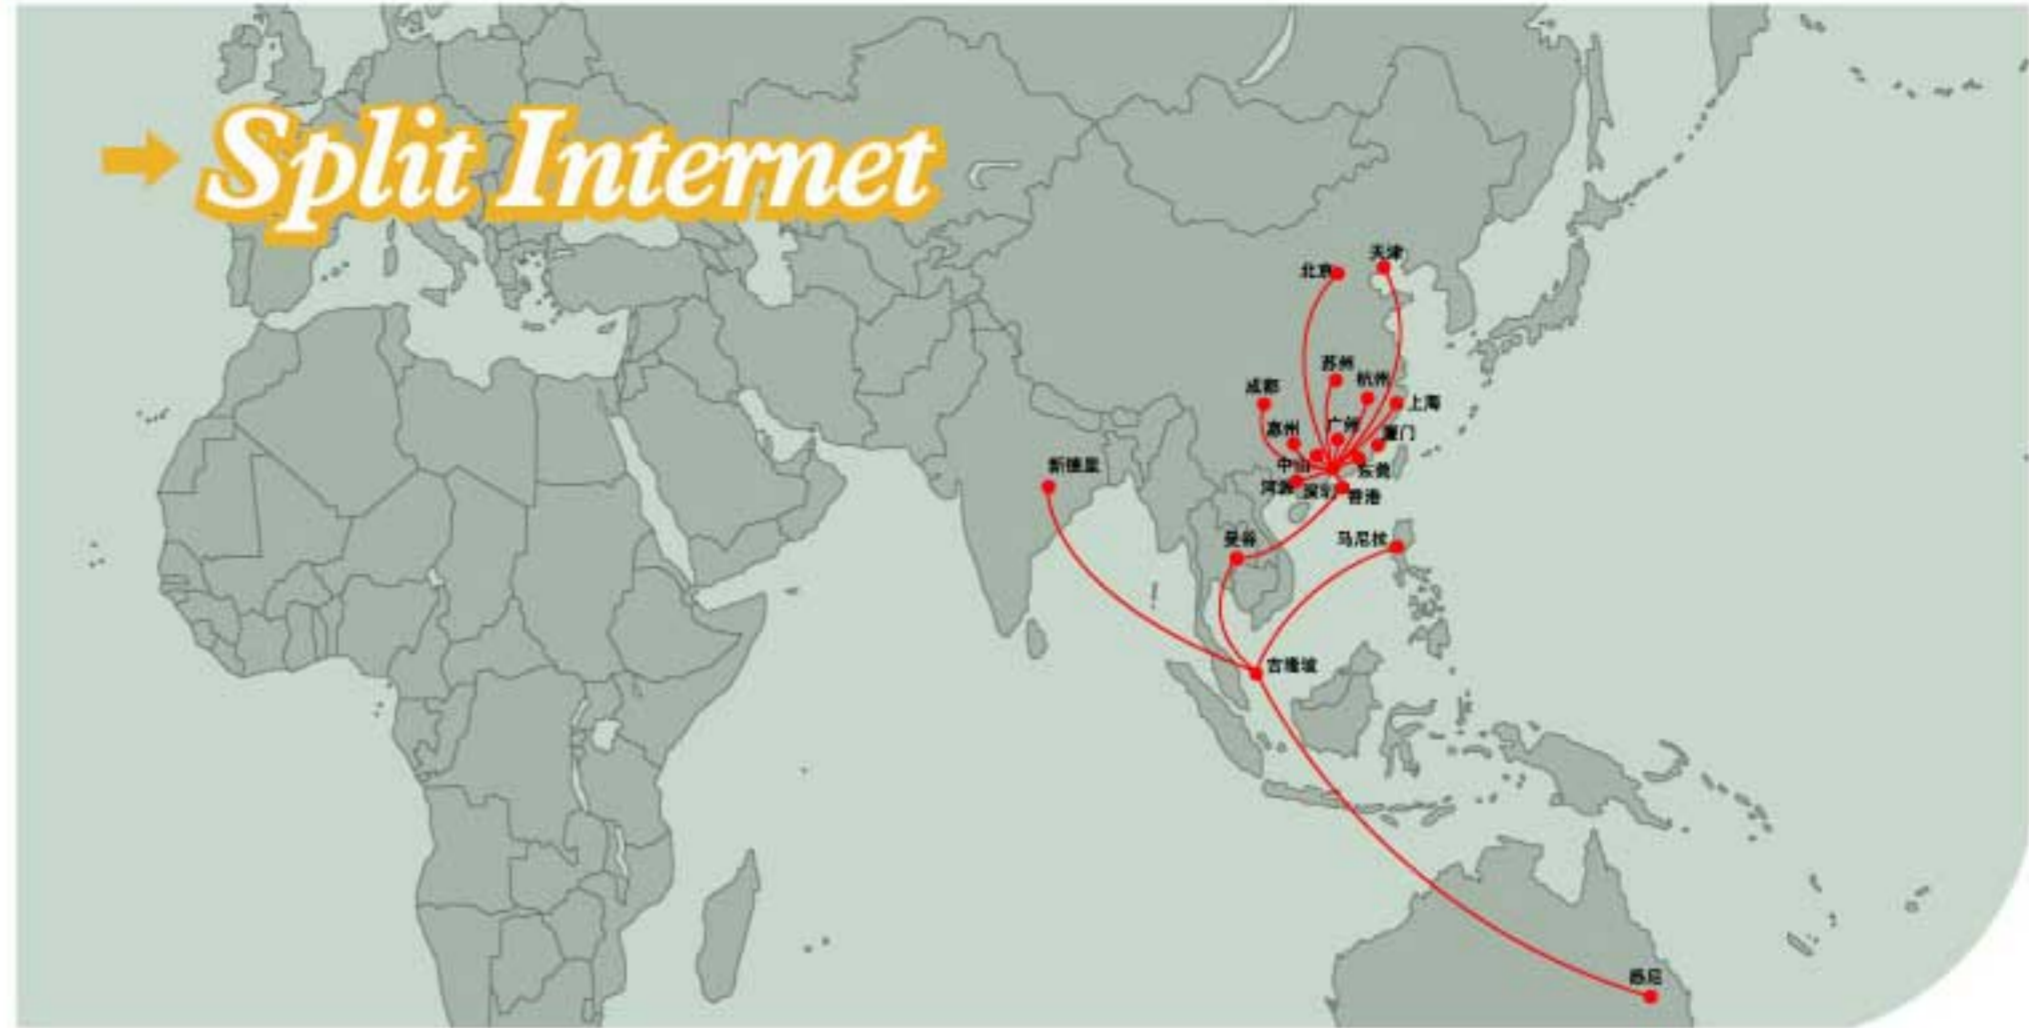

中人新电信根据此种情况，推出Split Internet解决方案。为网通互联网出口用户高速接入电信互联网出口或为电信互联网出口用户高速接入网通互联网出口，快速、稳定访问南北电信，保证原接入线路的网络访问通过本地线路访问，直接快速，不占用过多的带宽，访问更加直接，更加高速。

特色

- 线路稳定，带宽保证
- 双线分流
- 智能、快速访问南北电信网络
- 广泛的网络覆盖，提供有效的数据传输服务

+ *Connecting minds. Connecting business*

Advantage

The internet users in China Mainland, especially the enterprises located in south or north China, face the cross-china Internet inter-connecting bottlenecks. Can not access to cross-region web, email losing, even with sufficient bandwidth those challenges are still boring the enterprise application and causing the harm to the mission critical data transmission.

ZR's Split Internet solution effectively solve the china mainland inter-connection ISPs Internet communication problems. China Telecom users enabled with China Netcom internet access port and China Netcom users enabled with China Telecom internet access port which guarantee the speedy and stable connection within China. Adapted our leading intelligence connection technology, local access intelligence routing make internet access more efficient without bandwidth overloaded, eventually help enterprises overcome the challenges winning competitive advantages.