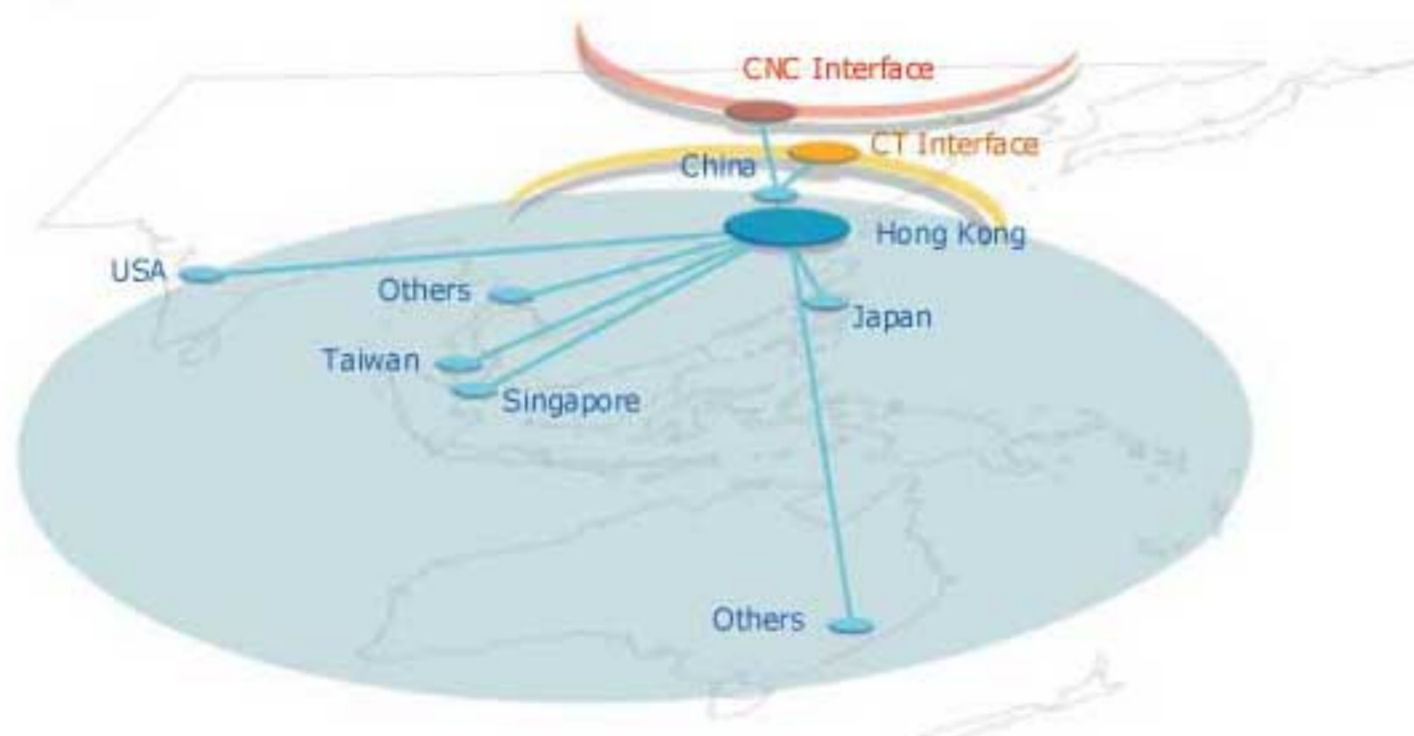

Features

- Intelligent routing selection via CNC and CT networks
- Robust and stable network, real-time transmission monitoring
- Guaranteed bandwidth, flexible speed selections to meet different customer needs
- Intelligent domain name access
- Extensive network coverage providing with efficient data transmission